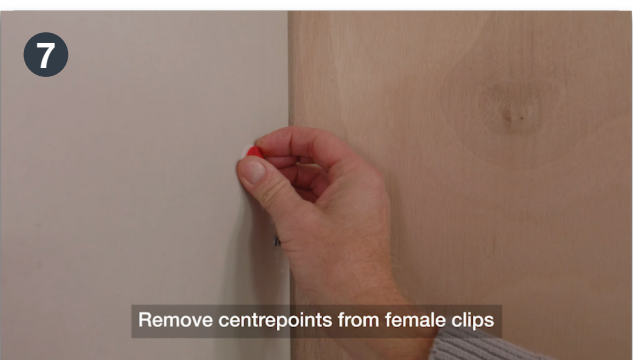

Installation steps

Installing LP-DF8 into drywall