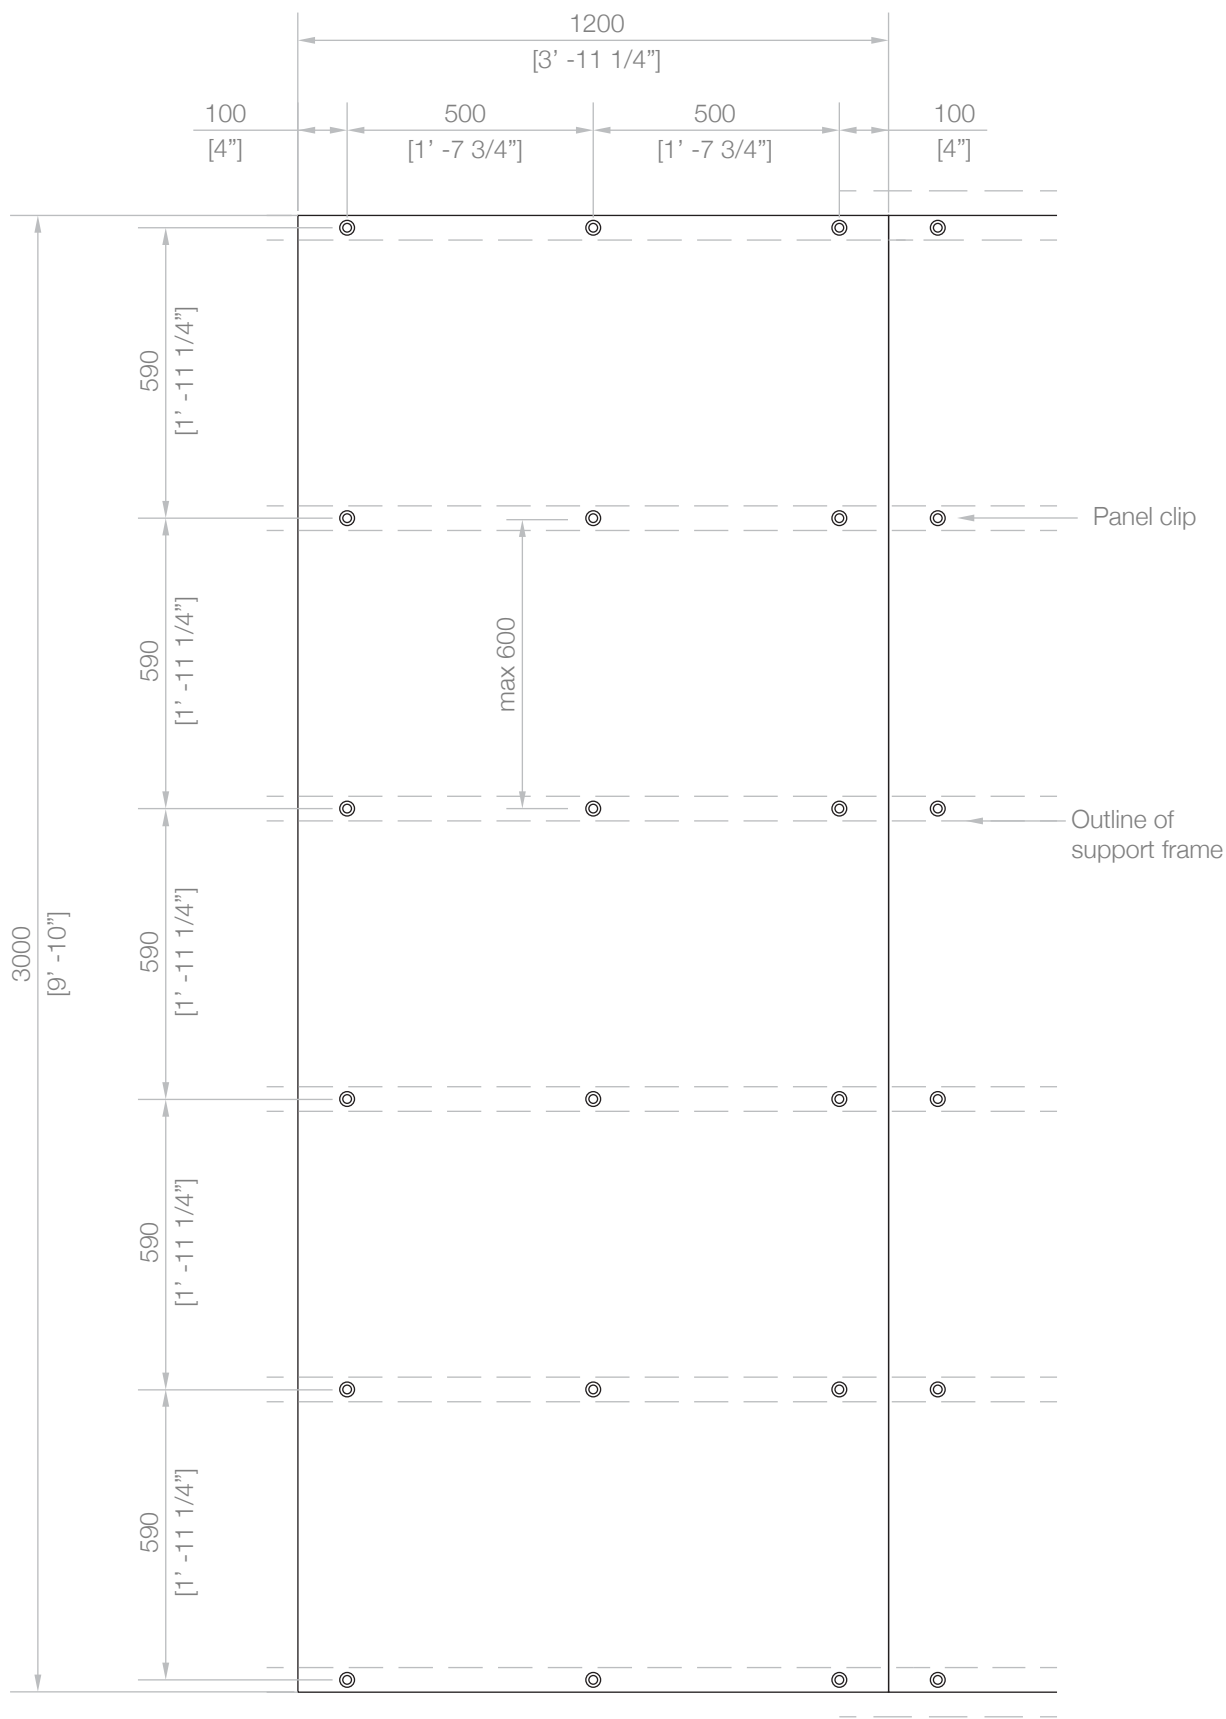

LightBeton **plytech**
CREATIVE STRENGTH

LightBeton **plytech**
CREATIVE STRENGTH

Subject to change without notice. see website for updates
www.fastmount.com Copyright ©Fastmount Limited

Panel clip setout for Plytech LightBeton wall panel - page 2 - for horizontal frames
Metal Range (MC-M5 & MC-F10)

ref: Plytech LB

scale: nts

date: 07/18